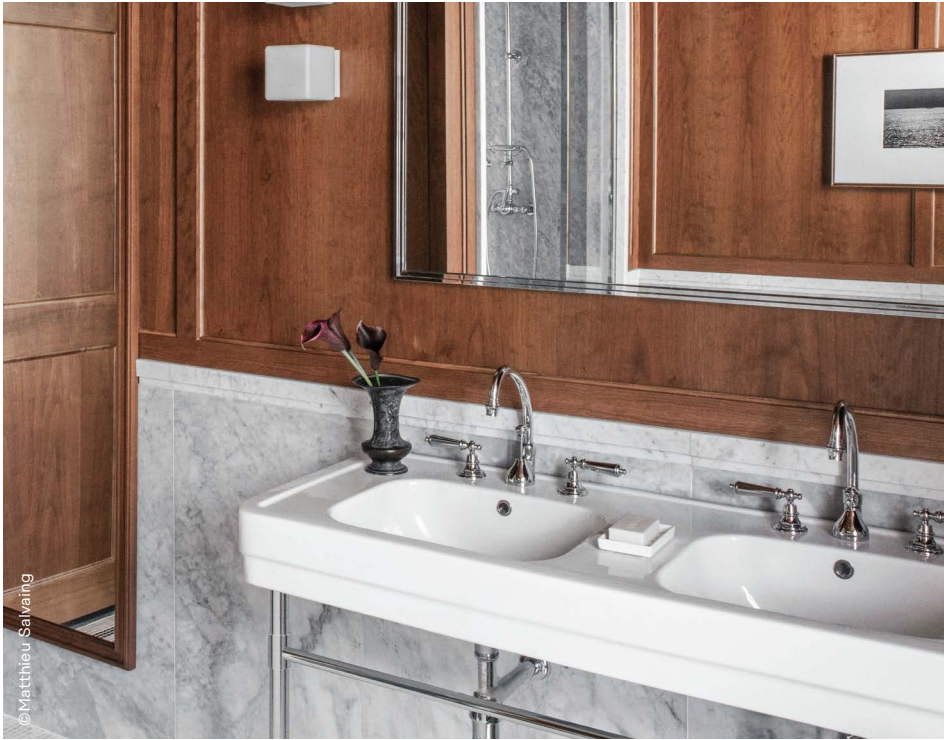

Collection Edward