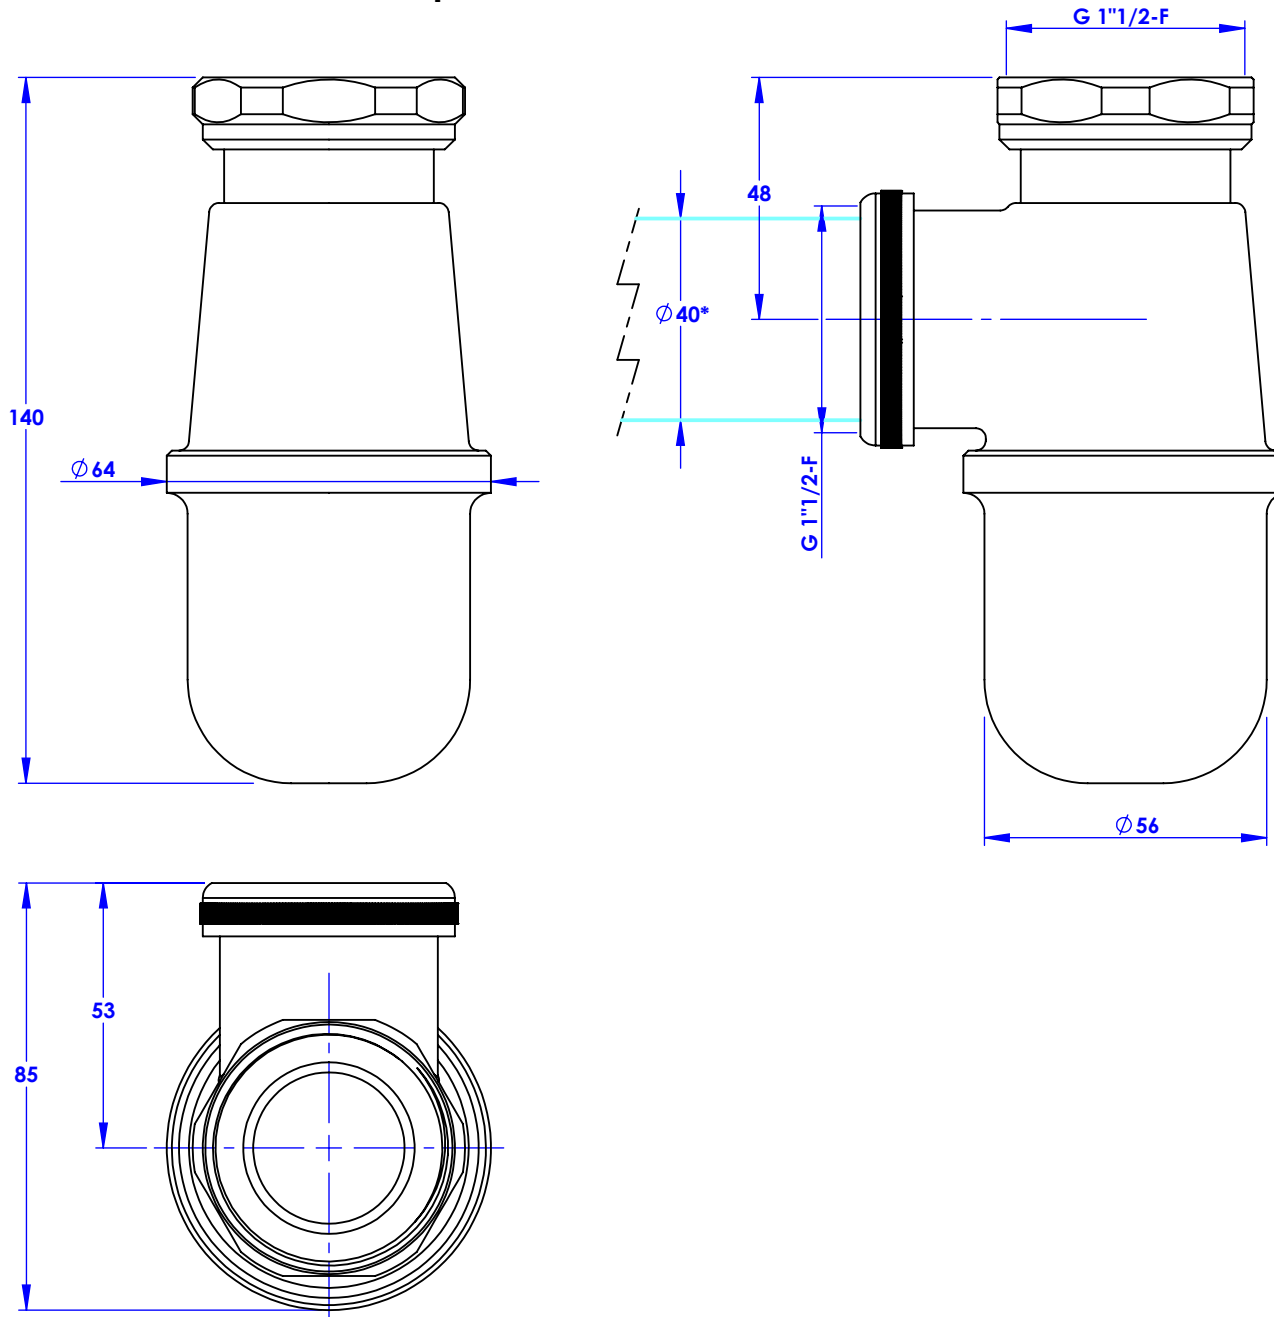

**Collection : Tous styles**  
**Siphon d'évier - Kitchen trap**

Ref : MK00-1SIPH55

**Informations :**  
Tube de raccordement non-fourni. / Connecting tube not-included.\*

**MARGOT**  
PARIS . 1912

14/01/2022 -1