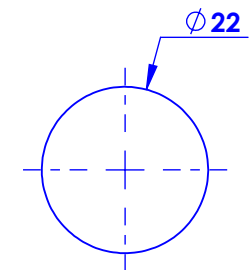

Margot

PARIS 1912

10/03/2025