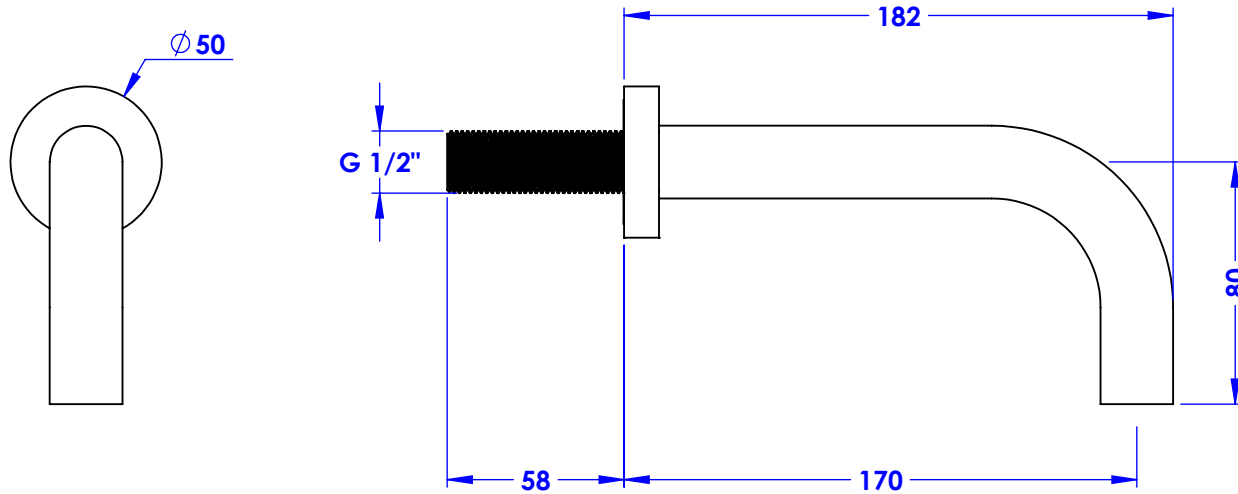

Collection : Onyx

Bec de lavabo mural L. 170 mm.

Wall mounted basin spout L. 170 mm.

Ref :

M90-1WS1 (Croisillons / *Cross handles*)

M91-1WS1 (Manettes / *Lever handles*)

Débit / *Flow rate* : 6 l/min sous 3 bars.
Pression maxi / *Max pressure* : 5 bars.

Ø de perçage recommandé.
Ø *Recommended drilling.*

Margot

PARIS 1912

10/03/2025