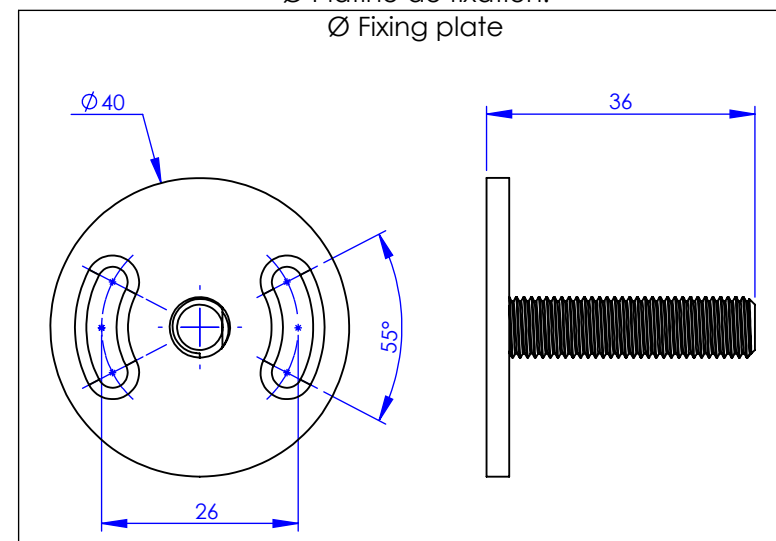

Collection : Accessoires Industry

Porte-verre, mural

Wall mounted glass holder

Ref : M81-520

Ø Platine de fixation.

Ø Fixing plate

MARGOT

PARIS . 1912