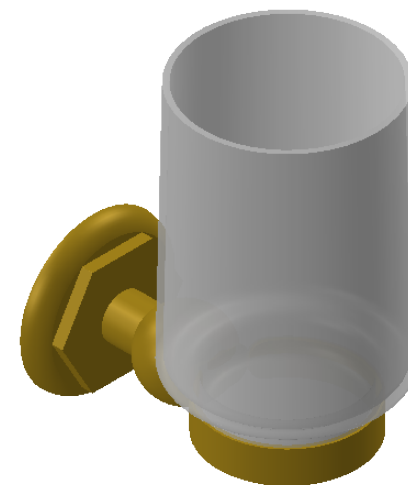

Collection : Accessoires Industry

Porte-verre, mural

Wall mounted glass holder

Ref : M81-520

Ø Platine de fixation.

Ø Fixing plate

MARGOT

PARIS . 1912