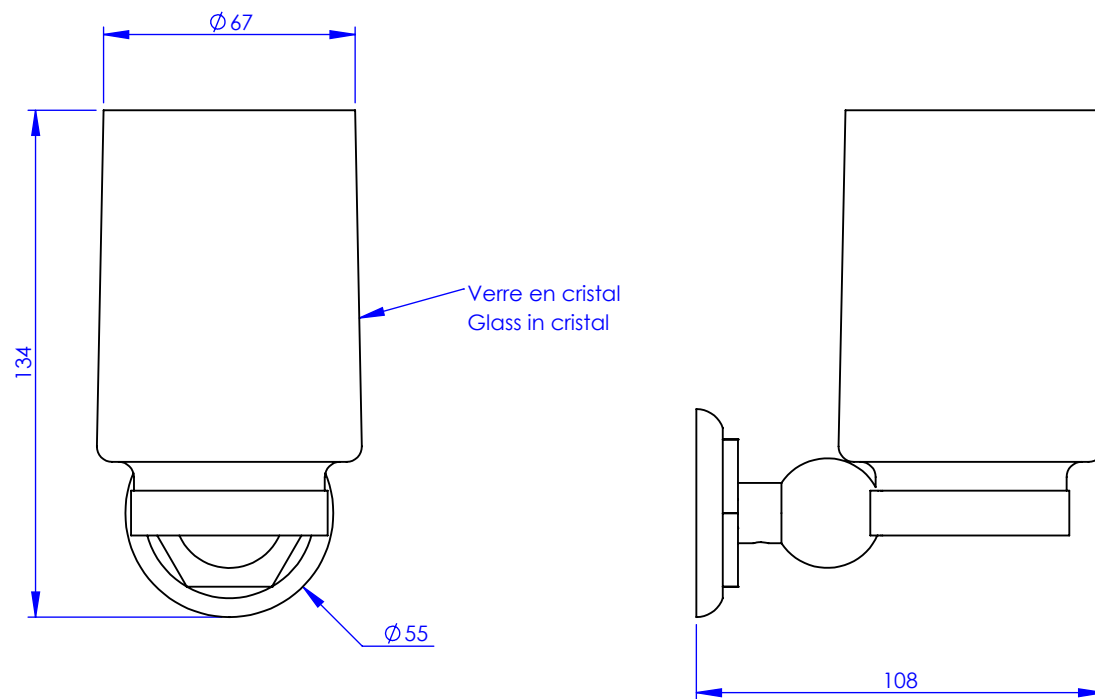

Collection : Accessoires Industry

Porte-verre, mural

Wall mounted glass holder

Ref : M81-520

Ø Platine de fixation.

Ø Fixing plate

MARGOT

PARIS . 1912