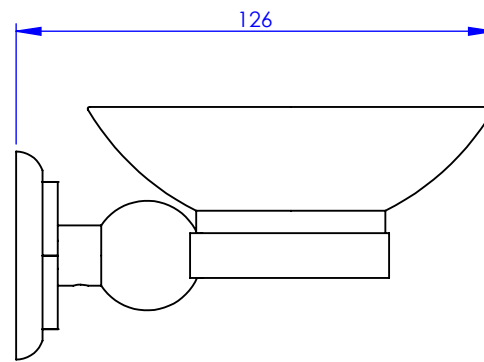

**Collection : Accessoires Industry**

**Porte-savon, mural**

**Wall mounted soap dish holder**

Ref : M81-515

$\varnothing$  Platine de fixation.

$\varnothing$  Fixing plate

**MARGOT**

PARIS . 1912