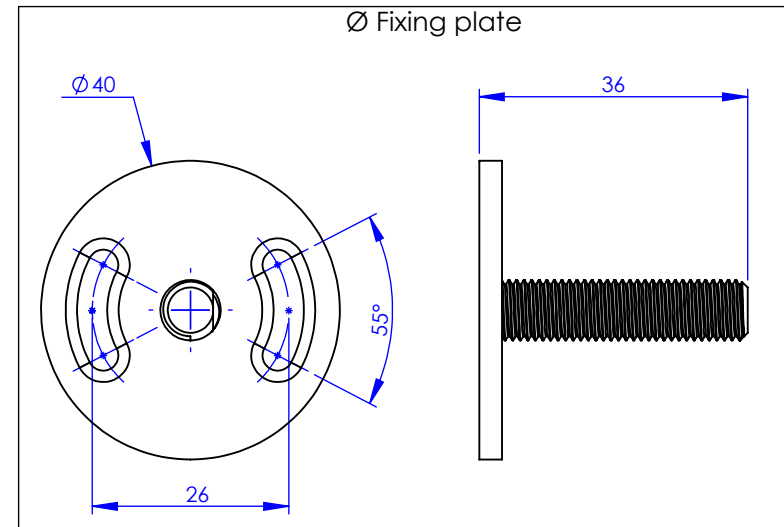

**Collection : Accessoires Industry**

**Porte-savon, mural**

**Wall mounted soap dish holder**

Ref : M81-515

$\varnothing$  Platine de fixation.

$\varnothing$  Fixing plate

**MARGOT**

PARIS . 1912