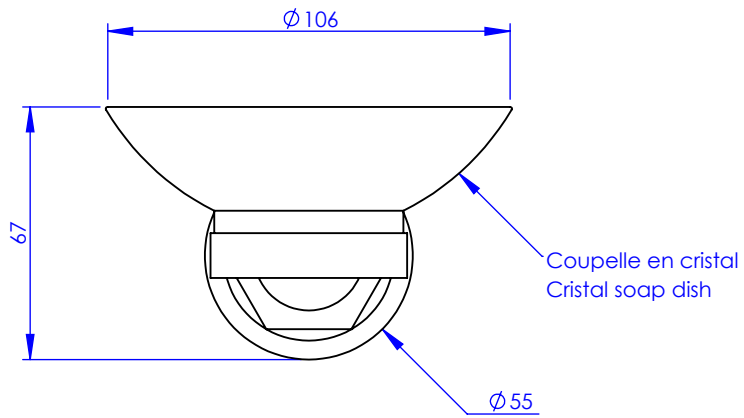

**Collection : Accessoires Industry**

**Porte-savon, mural**

**Wall mounted soap dish holder**

Ref : M81-515

$\varnothing$  Platine de fixation.

$\varnothing$  Fixing plate

**MARGOT**

PARIS . 1912