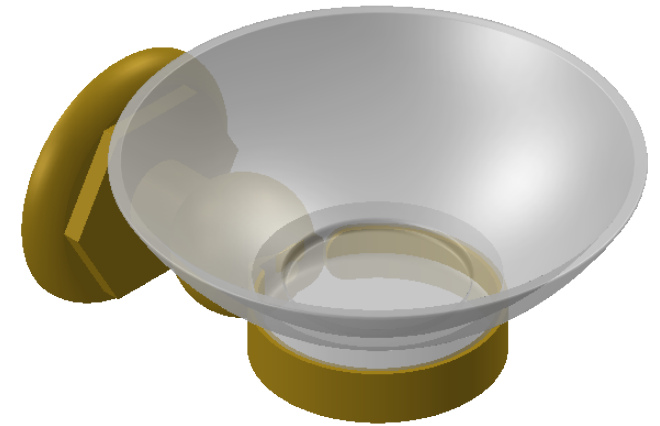

**Collection : Accessoires Industry**

**Porte-savon, mural**

**Wall mounted soap dish holder**

Ref : M81-515

$\varnothing$  Platine de fixation.

$\varnothing$  Fixing plate

**MARGOT**

PARIS . 1912