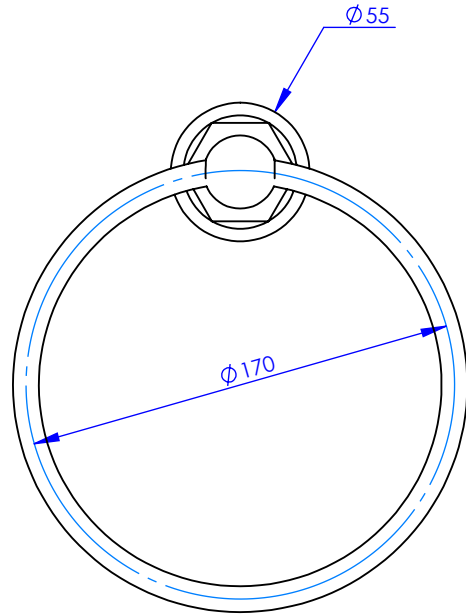

Collection : Accessoires Industry

Porte-serviette anneau, diamètre 16 cm, mural

Wall mounted towel ring, diameter 16 cm

Ref : M81-510

Ø Platine de fixation.

Ø Fixing plate

MARGOT

PARIS . 1912