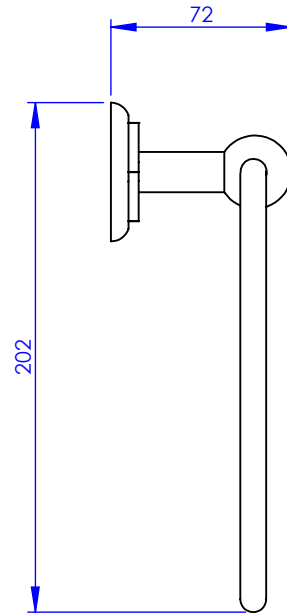

Collection : Accessoires Industry

Porte-serviette anneau, diamètre 16 cm, mural

Wall mounted towel ring, diameter 16 cm

Ref : M81-510

Ø Platine de fixation.

Ø Fixing plate

MARGOT

PARIS . 1912