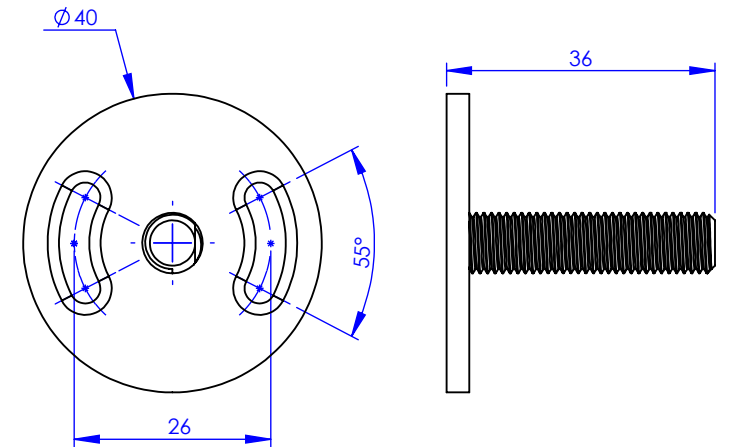

Collection : Accessoires Industry

Porte-serviette anneau, diamètre 16 cm, mural

Wall mounted towel ring, diameter 16 cm

Ref : M81-510

Ø Platine de fixation.

Ø Fixing plate

MARGOT

PARIS . 1912