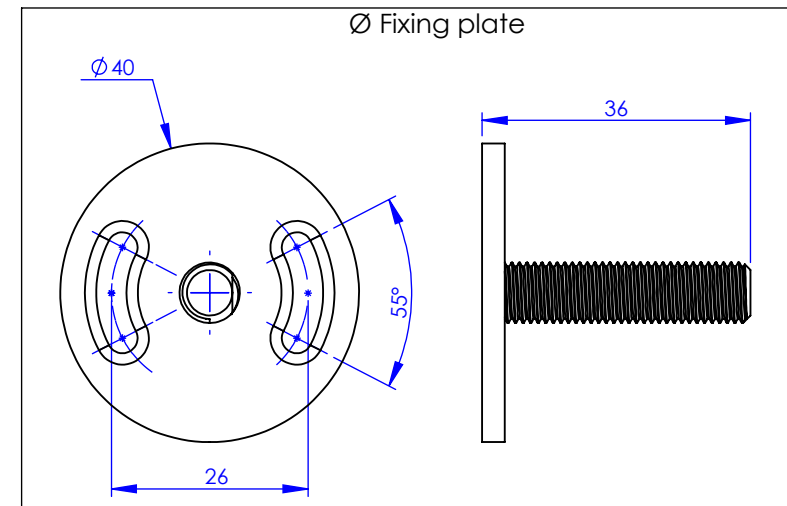

Collection : Accessoires Industry

Porte-rouleau sans couvercle, mural

Wall mounted toilet roll holder without cover

Ref : M81-504

Ø Platine de fixation.
Ø Fixing plate

MARGOT

PARIS . 1912

29/10/2021 -1