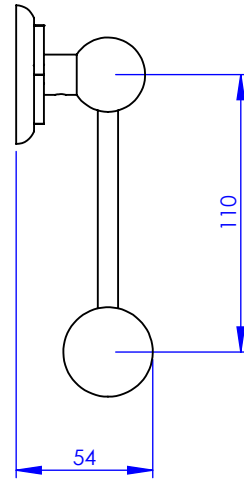

Collection : Accessoires Industry

Porte-rouleau sans couvercle, mural

Wall mounted toilet roll holder without cover

Ref : M81-504

Ø Platine de fixation.
Ø Fixing plate

MARGOT

PARIS . 1912

29/10/2021 -1