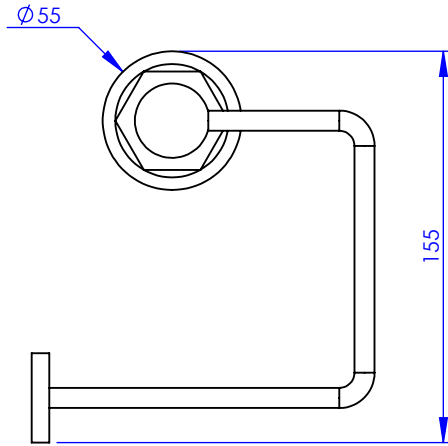

Collection : Accessoires Industry

Porte-rouleau sans couvercle, mural

Wall mounted toilet roll holder without cover

Ref : M81-504

Ø Platine de fixation.
Ø Fixing plate

MARGOT

PARIS . 1912

29/10/2021 -1