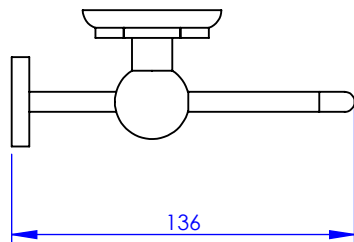

Collection : Accessoires Industry

Porte-rouleau sans couvercle, mural

Wall mounted toilet roll holder without cover

Ref : M81-504

Ø Platine de fixation.
Ø Fixing plate

MARGOT

PARIS . 1912

29/10/2021 -1