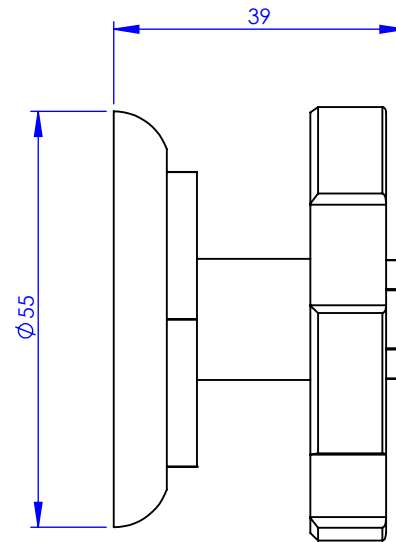

**Collection : Accessoires Industry**

**Patère simple, murale**

**Wall mounted robe hook**

Ref : M81-502

Ø Platine de fixation.

Ø Fixing plate

**MARGOT**

PARIS . 1912