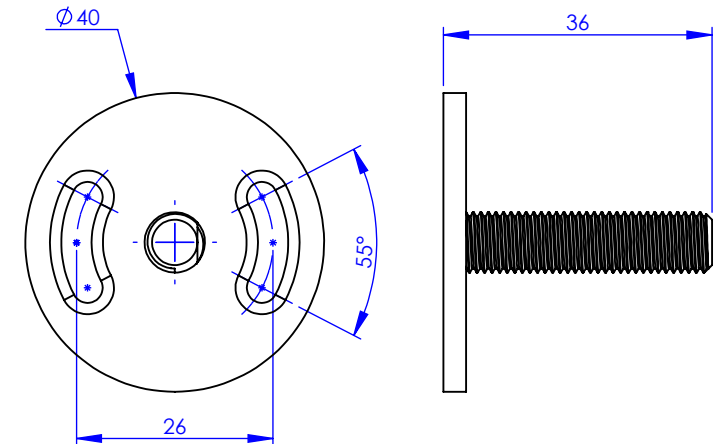

**Collection : Accessoires Industry**

**Patère simple, murale**

**Wall mounted robe hook**

Ref : M81-502

Ø Platine de fixation.

Ø Fixing plate

**MARGOT**

PARIS . 1912