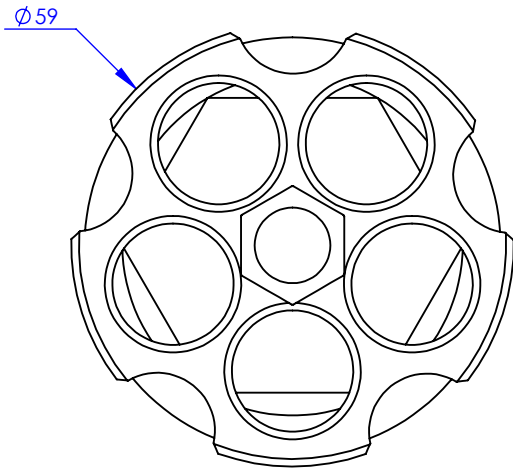

**Collection : Accessoires Industry**

**Patère simple, murale**

**Wall mounted robe hook**

Ref : M81-502

Ø Platine de fixation.

Ø Fixing plate

**MARGOT**

PARIS . 1912