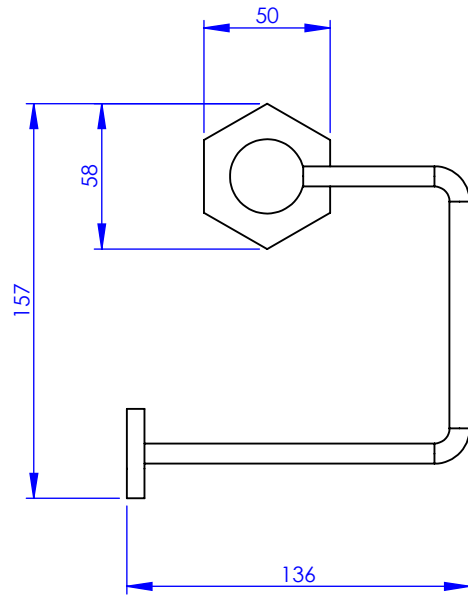

Collection : Westminster

Porte-rouleau sans couvercle, mural

Wall mounted toilet roll holder without cover

Ref : M38-504

Ancienne ref : 039.9.93.00

MARGOT

PARIS . 1912

02/06/2021 -1