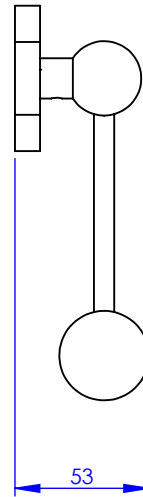

Collection : Westminster

Porte-rouleau sans couvercle, mural

Wall mounted toilet roll holder without cover

Ref : M38-504

Ancienne ref : 039.9.93.00

MARGOT

PARIS . 1912

02/06/2021 -1