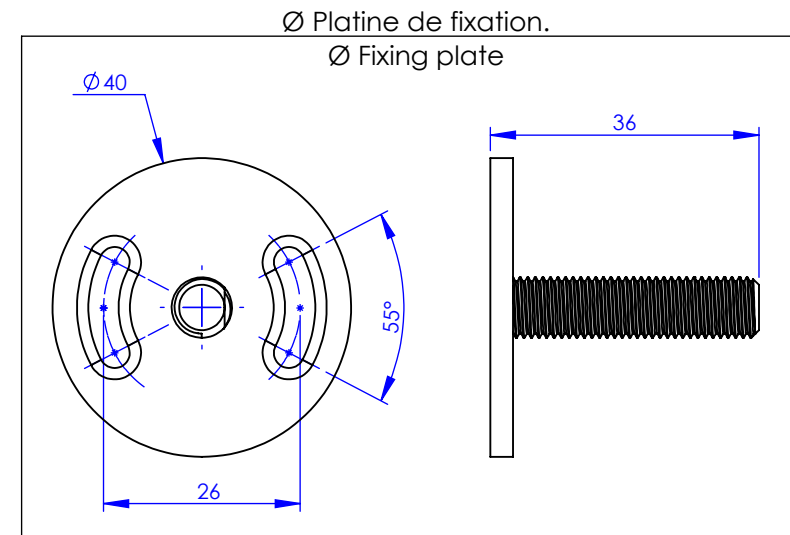

Collection : Westminster

Porte-rouleau sans couvercle, mural

Wall mounted toilet roll holder without cover

Ref : M38-504

Ancienne ref : 039.9.93.00

MARGOT

PARIS . 1912

02/06/2021 -1