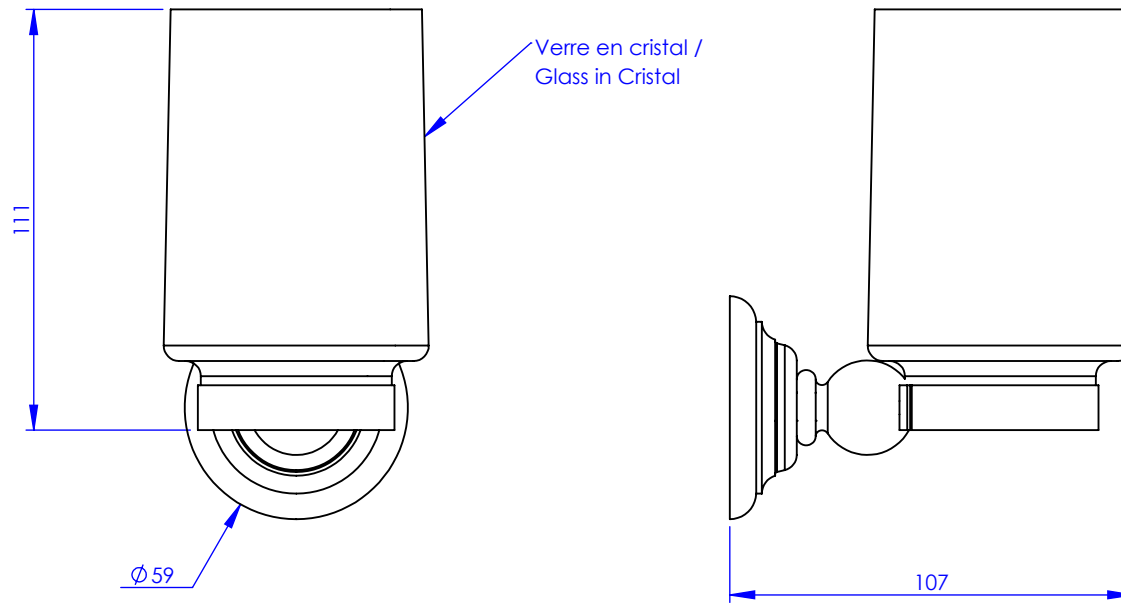

Collection : ACCESSOIRES Tradition

Porte-verre, mural

Wall mounted glass holder

Ref : M02-520

Ancienne ref : 012.9.62.00

MARGOT

PARIS . 1912

15/02/2021 -1