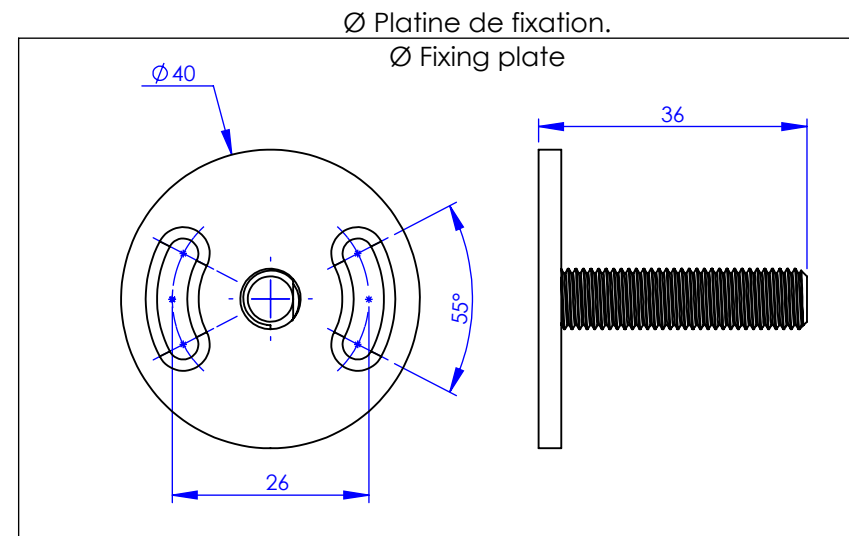

Collection : ACCESSOIRES Tradition

Porte-verre, mural

Wall mounted glass holder

Ref : M02-520

Ancienne ref : 012.9.62.00

MARGOT

PARIS . 1912

15/02/2021 -1