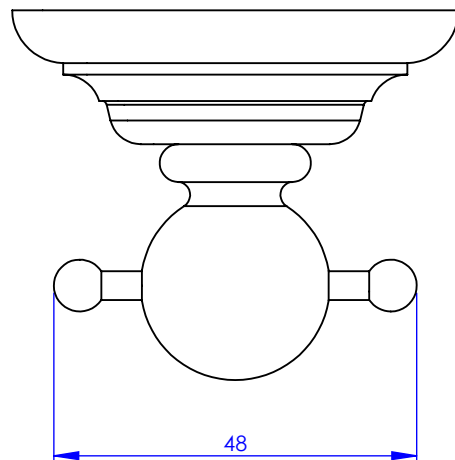

Collection : ACCESSOIRES Tradition

Porte-gant deux crochets, mural

Wall mounted double hook for facecloth

Ref : M02-501

Ancienne ref : 012.9.58.00

Ø Platine de fixation.

Ø Fixing plate

MARGOT