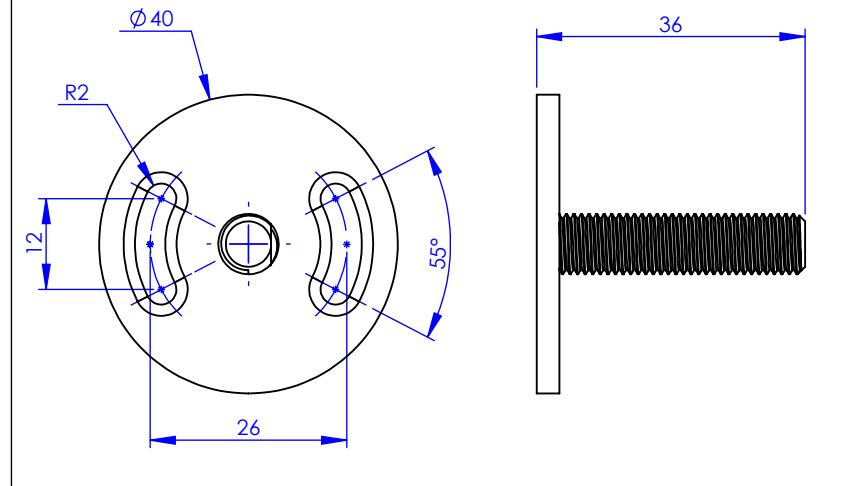

Collection : ACCESSOIRES Tradition

Porte-gant deux crochets, mural

Wall mounted double hook for facecloth

Ref : M02-501

Ancienne ref : 012.9.58.00

Ø Platine de fixation.

Ø Fixing plate

MARGOT