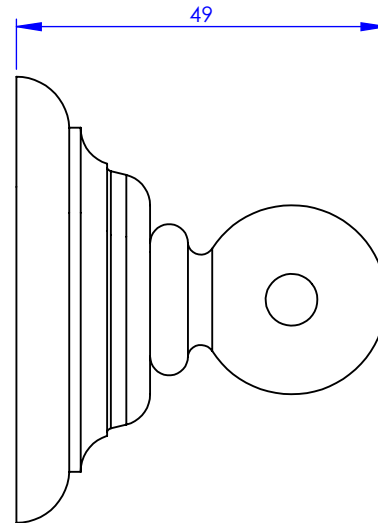

Collection : ACCESSOIRES Tradition

Porte-gant deux crochets, mural

Wall mounted double hook for facecloth

Ref : M02-501

Ancienne ref : 012.9.58.00

Ø Platine de fixation.

Ø Fixing plate

MARGOT