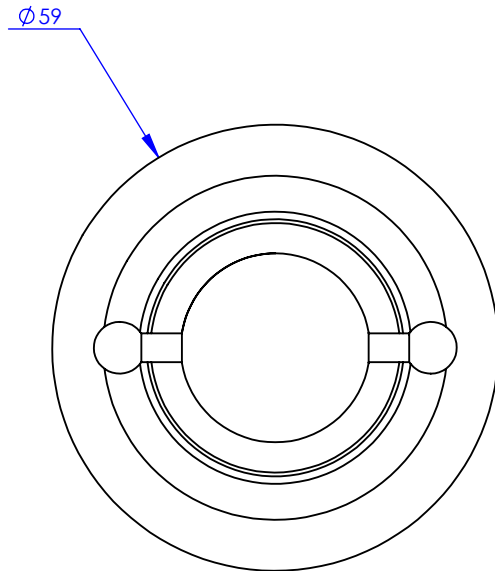

Collection : ACCESSOIRES Tradition

Porte-gant deux crochets, mural

Wall mounted double hook for facecloth

Ref : M02-501

Ancienne ref : 012.9.58.00

Ø Platine de fixation.

Ø Fixing plate

MARGOT