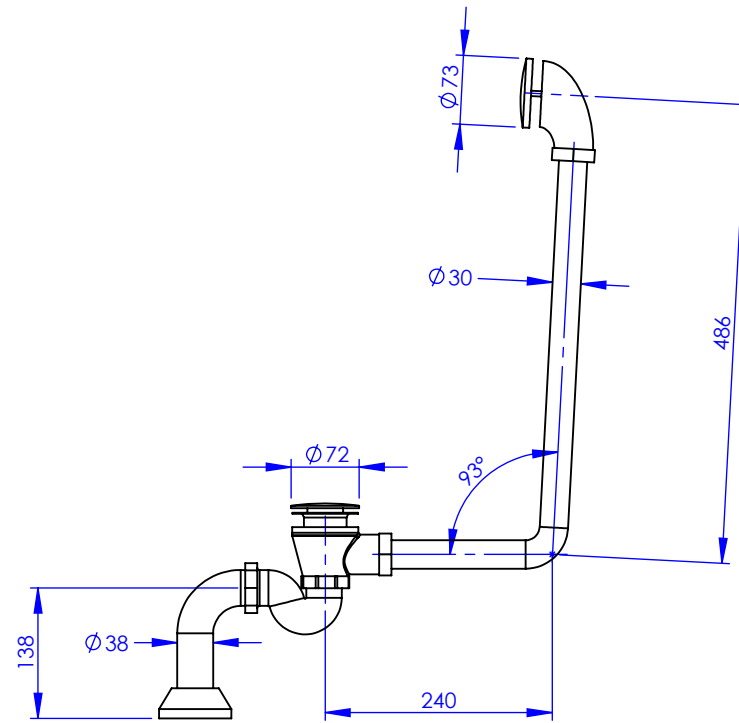

Collection : Tous styles

Vidage de baignoire apparent "clic-clac" - dimensions standard

Exposed "clic-clac" bathtub drain, regular dimensions

Ref : M00-310

MARGOT

PARIS . 1912

28/04/2021 -1