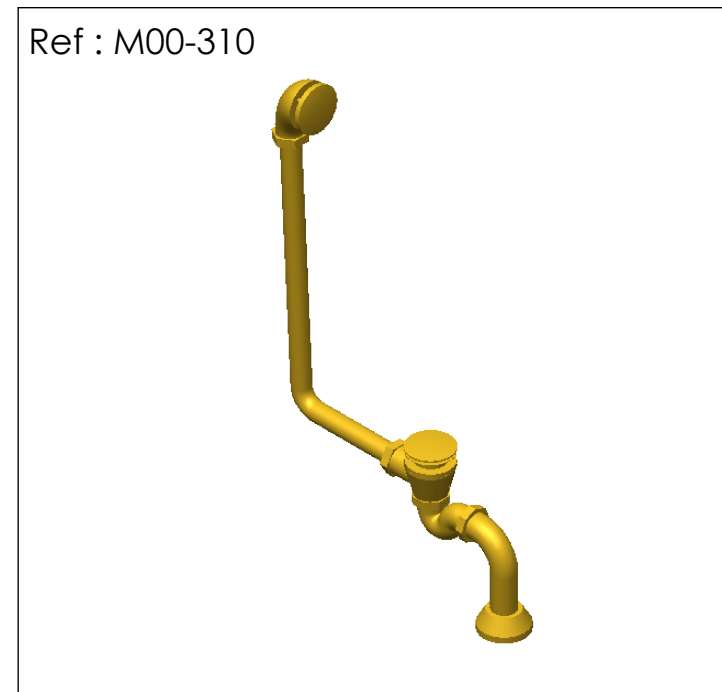

Collection : Tous styles

Vidage de baignoire apparent "clic-clac" - dimensions standard

Exposed "clic-clac" bathtub drain, regular dimensions

Ref : M00-310

MARGOT

PARIS . 1912

28/04/2021 -1